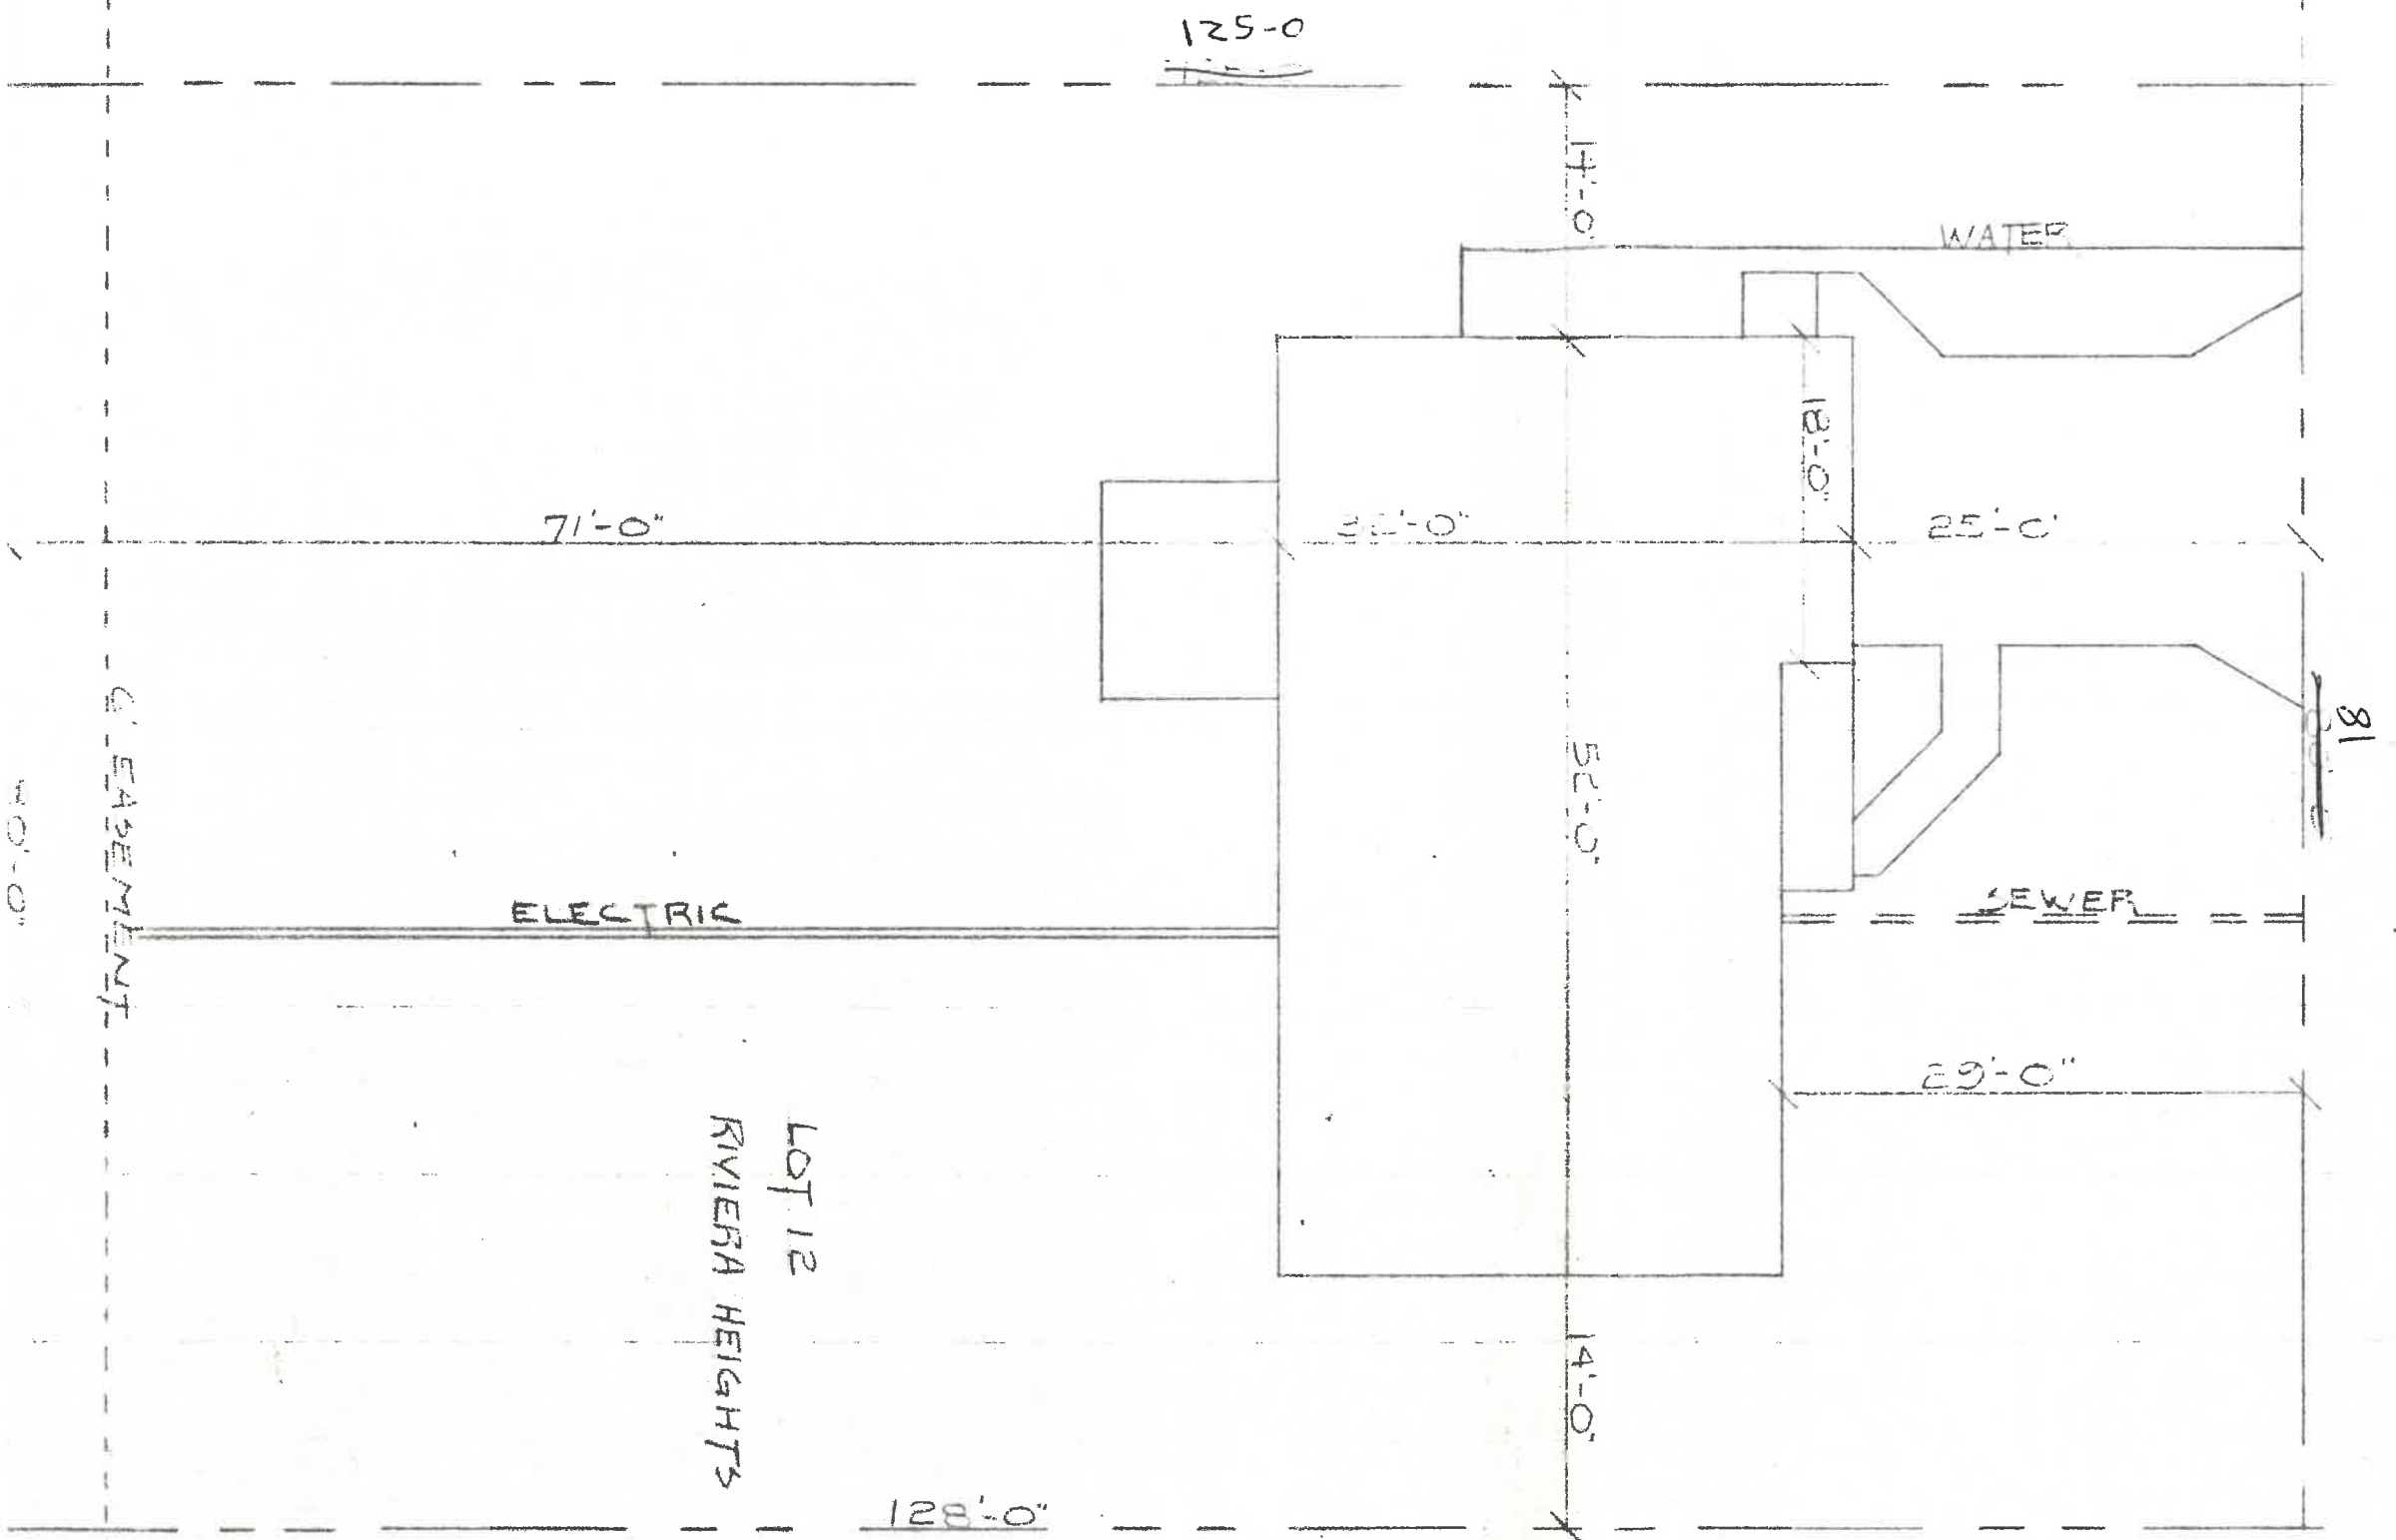

55
BORDEAUX DR. 60' R/W

LOT 12
RIVIERA HEIGHTS

1450